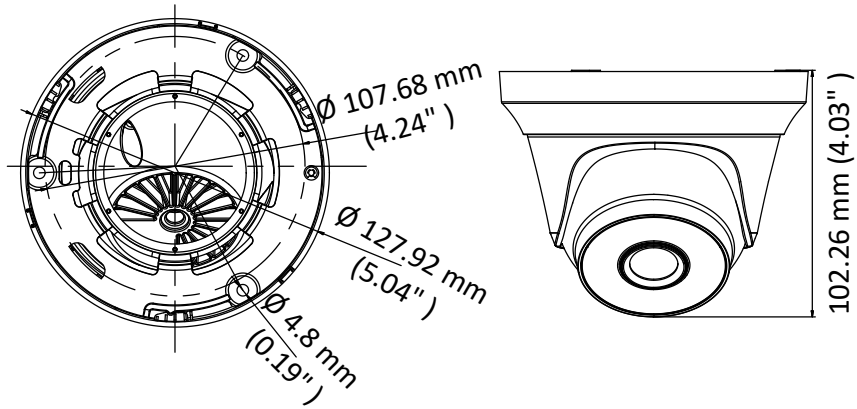

THC-T250-M 5 MP EXIR Turret Camera

Key Features

- 5 MP high-performance CMOS
- 2560 × 1944 resolution
- 2.8 mm, 3.6 mm fixed lens
- Day/Night switch
- EXIR 2.0, smart IR, up to 40 m IR distance
- 4 in 1 video output (switchable TVI/AHD/CVI/CVBS)
- IP66

Specifications

Camera	
Image Sensor	5 MP CMOS image sensor
Signal System	PAL/NTSC
Resolution	2560 (H) × 1944 (V)
Min. Illumination	0.01 Lux@(F1.2, AGC ON), 0 Lux with IR
Shutter Time	1/25 (1/30) s to 1/50,000 s
Lens	2.8 mm, 3.6 mm
Horizontal Field of View	100.2° (2.8 mm), 88° (3.6 mm)
Lens Mount	M12
Day & Night	IR cut filter
Angle Adjustment	Pan: 0° to 360°, Tilt: 0° to 75°, Rotation: 0° to 360°
Synchronization	Internal synchronization
Video Frame Rate	PAL: 1080p@25fps, 4 MP@25fps NTSC: 1080p@30fps, 4MP@30fps
Menu	
AGC	High/Medium/Low/Off
D/N Mode	Auto/Color/BW (Black and White)
BLC	Support
DWDR	Support
Language	English
Functions	Brightness, Sharpness, DNR, Mirror, Smart IR
Interface	
Video Output	1 HD analog output
Switch Button	TVI/AHD/CVI/CVBS
General	
Operating Conditions	-40 °C to 60 °C (-40 °F to 140 °F), Humidity: 90% or less (non-condensation)
Power Supply	12 VDC ± 15%
Power Consumption	Max. 4 W
Protection Level	IP66
Material	Metal
IR Range	Up to 40 m
Dimensions	∅ 127.92 mm × 102.26 mm (∅ 5.04" × 4.03")
Weight	450 g (0.99 lb.)

Order Model

THC-T250-M

Dimension

Accessories

HIA-B402-130T
Wall Mount

HIA-B301
Vertical Pole Mount

HIA-B201
Corner Mount

HIA-J103
Junction Box