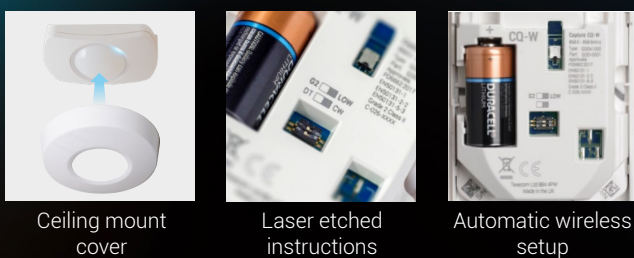

Install in seconds

Speed up your installations and spend less time installing devices. Capture has been designed with the installer in mind and includes a host of installer-friendly features, making installation and commissioning a doddle.

Applications

Capture motion detectors excel in a wide variety of professional security applications.

For technical specs, see the manual via the TexecomPro mobile app. Visit pro.texe.com for more info.