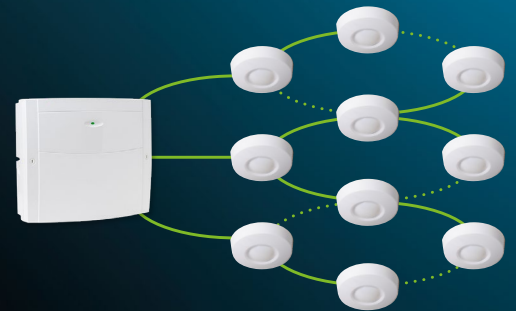

Install in seconds

Speed up your installations and spend less time installing devices. Capture has been designed with the installer in mind and includes a host of installer-friendly features, making installation and commissioning a doddle.

Applications

Capture motion detectors excel in a wide variety of professional security applications.

For technical specs, see the manual via the TexecomPro mobile app. Visit pro.texe.com for more info.