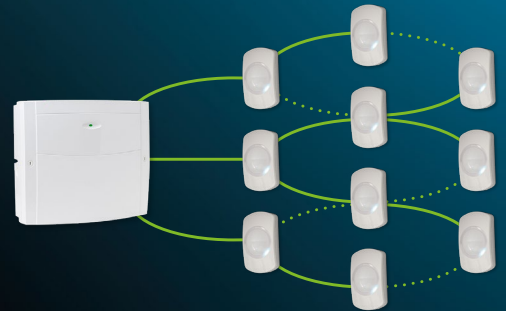

Install in seconds

Speed up your installations and spend less time installing devices. Capture has been designed with the installer in mind and includes a host of installer friendly features, making installation and commissioning a doddle.

Applications

Capture motion detectors excel in a wide variety of professional security applications.

For technical specs, see the manual via the TexecomPro mobile app. Visit pro.texe.com for more info.