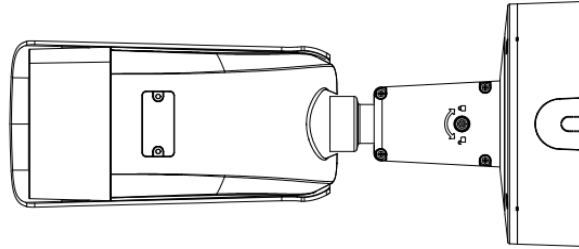

| | |
|-------------------------|---|
| | Together with high-end Hikvision memory card, memory card encryption and health detection are supported. |
| Protocols | TCP/IP, UDP, ICMP, HTTP, HTTPS, FTP, DHCP, DNS, DDNS, RTP, RTSP, RTCP, PPPoE, NTP, UPnP, SMTP, SNMP, IGMP, 802.1X, QoS, IPv6, UDP, Bonjour, SSL/TLS |
| General Function | Anti-flicker, three streams, heartbeat, mirror, privacy masks, password reset via e-mail, pixel counter, HTTP listening |
| API | ONVIF(PROFILE S, PROFILE G), ISAPI, SDK |
| Simultaneous Live View | Up to 6 channels |
| User/Host | Up to 32 users 3 levels: Administrator, Operator and User |
| Client | HiLookVision PC Client, HiLookVision App |
| Web Browser | Plug-in required live view: IE8+ Plug-in free live view: Chrome 57.0+, Firefox 52.0+, Safari 11+ Local Service: Chrome 41.0+, Firefox 30.0+ |
| Interface | |
| Communication Interface | 1 RJ45 10M/100M self-adaptive Ethernet port |
| On-board Storage | Built-in microSD/SDHC/SDXC slot, up to 128 GB |
| Reset Button | Yes |
| General | |
| Operating Conditions | -30 °C to 60°C (-22 °F to 140°F), humidity: 95% or less (non-condensing) |
| Power Supply | 12 VDC ± 25%, PoE (802.3af), class 3 |
| Power Consumption | 12 VDC, 1 A, Max. 11 W PoE (802.3af, 36 V to 57 V), 0.4 A to 0.2 A, Max. 12.5 W |
| Ingress Protection | IP 67, IK 10 |
| Material | Metal |
| Dimensions | Camera: Φ 114.1 × 329.5 mm (Φ 5.4" × 5.0") With package: 385 mm × 190 mm × 180 mm (6.7" × 6.7" × 5.9") |
| Weight | Camera: Approx. 1335 g (2.9 lb.) With Package: 2004g (4.4lb.) |

Available Model

IPC-B680H-Z(2.8 to 12 mm)

Dimensions

SPEC

Accessories

HIA-B302
Bracket

HIA-B301
Vertical pole mount