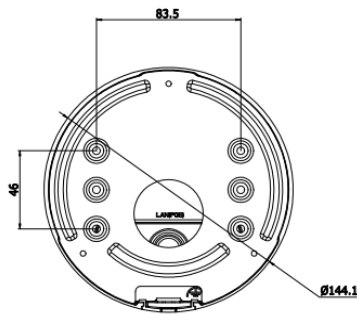

| | |
|-------------------------|---|
| | Together with high-end Hikvision memory card, memory card encryption and health detection are supported. |
| Protocols | TCP/IP, UDP, ICMP, HTTP, HTTPS, FTP, DHCP, DNS, DDNS, RTP, RTSP, RTCP, PPPoE, NTP, UPnP, SMTP, SNMP, IGMP, 802.1X, QoS, IPv6, UDP, Bonjour, SSL/TLS |
| General Function | Anti-flicker, three streams, heartbeat, mirror, privacy masks, password reset via e-mail, pixel counter, HTTP listening |
| API | ONVIF(PROFILE S, PROFILE G), ISAPI, SDK |
| Simultaneous Live View | Up to 6 channels |
| User/Host | Up to 32 users 3 levels: Administrator, Operator and User |
| Client | HiLookVision PC Client, HiLookVision App |
| Web Browser | Plug-in required live view: IE8+ Plug-in free live view: Chrome 57.0+, Firefox 52.0+, Safari 11+ Local Service: Chrome 41.0+, Firefox 30.0+ |
| Interface | |
| Communication Interface | 1 RJ45 10M/100M self-adaptive Ethernet port |
| On-board Storage | Built-in microSD/SDHC/SDXC slot, up to 128 GB |
| Reset Button | Yes |
| General | |
| Operating Conditions | -30 °C to 60°C (-22 °F to 140°F), humidity: 95% or less (non-condensing) |
| Power Supply | 12 VDC ± 25%, PoE (802.3af), class 3 |
| Power Consumption | 12 VDC, 1 A, Max. 11 W PoE (802.3af, 36 V to 57 V), 0.4 A to 0.2 A, Max. 12.5 W |
| Ingress Protection | IP 67, IK 10 |
| Material | Metal |
| Dimensions | Camera: Φ 114.1 × 329.5 mm (Φ 5.4" × 5.0") With package: 385 mm × 190 mm × 180 mm (6.7" × 6.7" × 5.9") |
| Weight | Camera: Approx. 1335 g (2.9 lb.) With Package: 2004g (4.4lb.) |

Available Model

IPC-B680H-Z(2.8 to 12 mm)

Dimensions

SPEC

Accessories

HIA-B302
Bracket

HIA-B301
Vertical pole mount