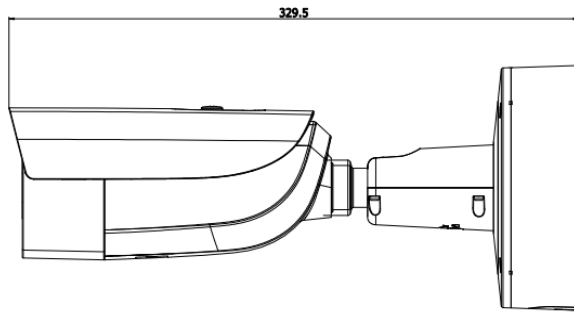

| | |
|-------------------------|---|
| | Together with high-end Hikvision memory card, memory card encryption and health detection are supported. |
| Protocols | TCP/IP, UDP, ICMP, HTTP, HTTPS, FTP, DHCP, DNS, DDNS, RTP, RTSP, RTCP, PPPoE, NTP, UPnP, SMTP, SNMP, IGMP, 802.1X, QoS, IPv6, UDP, Bonjour, SSL/TLS |
| General Function | Anti-flicker, three streams, heartbeat, mirror, privacy masks, password reset via e-mail, pixel counter, HTTP listening |
| API | ONVIF(PROFILE S, PROFILE G), ISAPI, SDK |
| Simultaneous Live View | Up to 6 channels |
| User/Host | Up to 32 users 3 levels: Administrator, Operator and User |
| Client | HiLookVision PC Client, HiLookVision App |
| Web Browser | Plug-in required live view: IE8+ Plug-in free live view: Chrome 57.0+, Firefox 52.0+, Safari 11+ Local Service: Chrome 41.0+, Firefox 30.0+ |
| Interface | |
| Communication Interface | 1 RJ45 10M/100M self-adaptive Ethernet port |
| On-board Storage | Built-in microSD/SDHC/SDXC slot, up to 128 GB |
| Reset Button | Yes |
| General | |
| Operating Conditions | -30 °C to 60°C (-22 °F to 140°F), humidity: 95% or less (non-condensing) |
| Power Supply | 12 VDC ± 25%, PoE (802.3af), class 3 |
| Power Consumption | 12 VDC, 1 A, Max. 11 W PoE (802.3af, 36 V to 57 V), 0.4 A to 0.2 A, Max. 12.5 W |
| Ingress Protection | IP 67, IK 10 |
| Material | Metal |
| Dimensions | Camera: Φ 114.1 × 329.5 mm (Φ 5.4" × 5.0") With package: 385 mm × 190 mm × 180 mm (6.7" × 6.7" × 5.9") |
| Weight | Camera: Approx. 1335 g (2.9 lb.) With Package: 2004g (4.4lb.) |

Available Model

IPC-B680H-Z(2.8 to 12 mm)

Dimensions

SPEC

Accessories

HIA-B302
Bracket

HIA-B301
Vertical pole mount