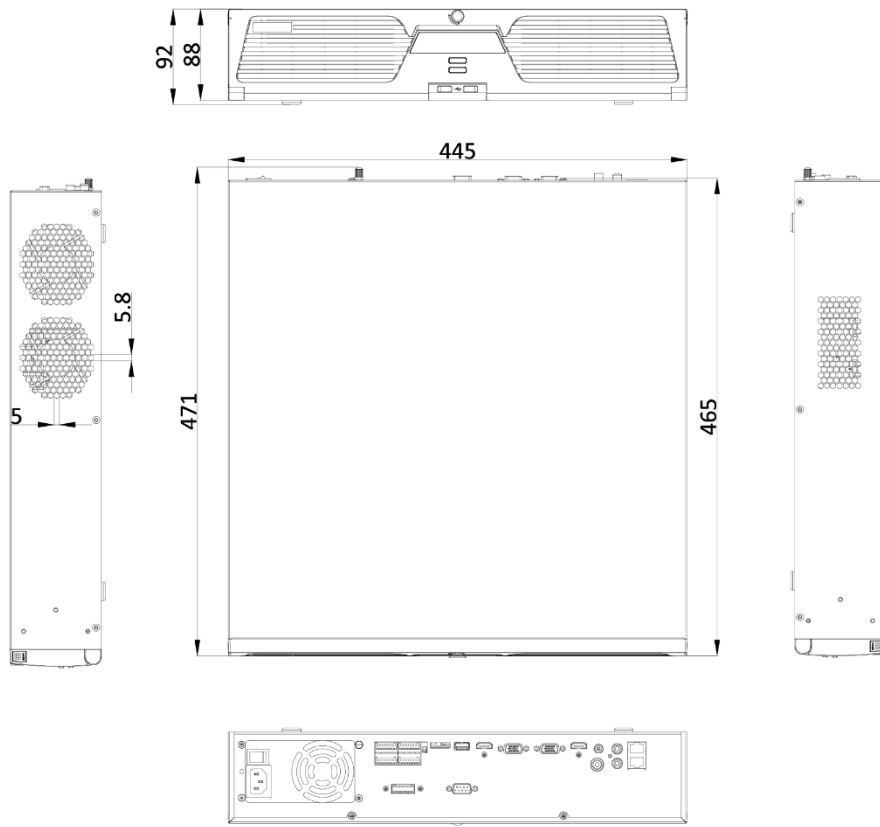

Dimension

scale/1:1;Unit/mm