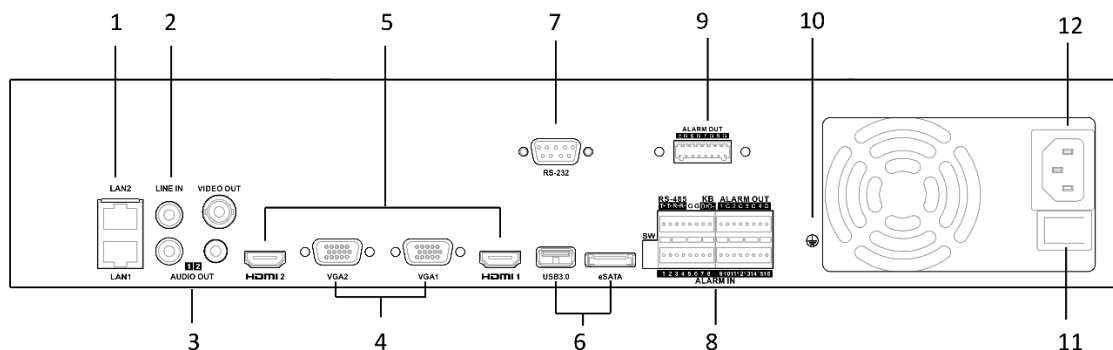

Dual stream recording	Support
Stream type	Video, Video & Audio
Audio compression	G.711ulaw/G.711alaw/G.722/G.726/MP2L2
Network	
Remote connections	128
Network protocol	TCP/IP, DHCP, IPv4, IPv6, DNS, DDNS, NTP, RTSP, SADP, SMTP, SNMP, NFS, iSCSI, ISUP, UPnP™, HTTP, HTTPS
Network interface	2, RJ-45 10/100/1000 Mbps self-adaptive Ethernet interface
RAID	
RAID Type	RAID0, RAID1, RAID5, RAID6, RAID10
Auxiliary interface	
Serial port	RS-232; RS-485; Keyboard
SATA	8 SATA interfaces
Capacity	Up to 10 TB capacity for each disk
eSATA	1 eSATA interface
Alarm in/out	16/8
USB interface	Front panel: 2 × USB 2.0; Rear panel: 1 × USB 3.0
General	
Power supply	100 to 240 VAC, 50 to 60 Hz
Consumption (without HDD)	≤ 70 W
Working temperature	-10 to +55° C (+14 to +131° F)
Working humidity	10% to 90%
Dimension (W × D × H)	445 × 465 × 92 mm (17.5"× 18.3" × 3.6")
Weight (without HDD)	≤ 10 kg (22 lb)
Certification	
Obtained Certification	CE, FCC, CB, WEEE, BIS
CE	EN 55032:2015, EN 61000-3-2, EN 61000-3-3, EN 50130-4
FCC	Part 15 Subpart B, ANSI C63.4-2014

Physical Interface

No.	Description	No.	Description
1	LAN1/LAN2 Interface	7	RS-232 Interface
2	LINE IN	8	ALARM IN/OUT, RS-485, Keyboard
3	AUDIO OUT	9	ALARM OUT
4	VGA1/VGA2 Interface	10	GND
5	HDMI1/HDMI2 Interface	11	Power Switch
6	USB 3.0 and eSATA Interface	12	100 to 240 VAC Power Supply