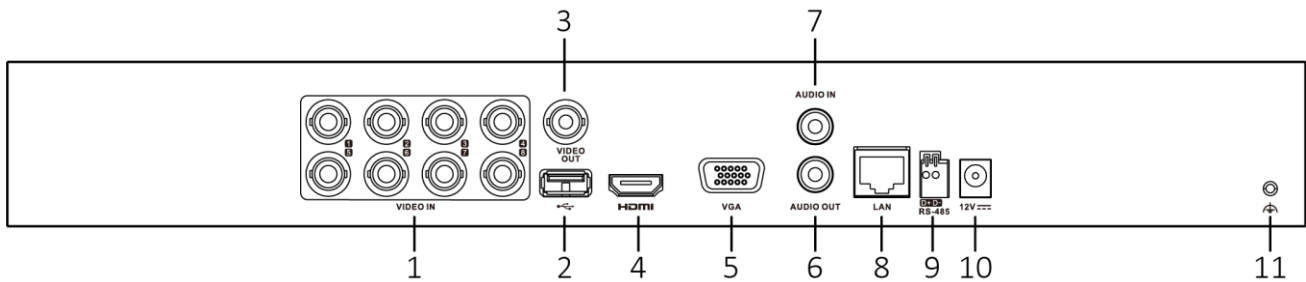

Physical Interface

*: The rear panel of iDS-7204HUHI-M2/S and iDS-7216HUHI-M2/S provide 4 or 16 video input interfaces.

No.	Description	No.	Description
1	VIDEO IN	7	AUDIO IN, RCA connector
2	USB interface	8	LAN network interface
3	VIDEO OUT	9	RS-485 serial interface
4	HDMI interface	10	12 VDC power input
5	VGA interface	11	GND
6	AUDIO OUT, RCA connector