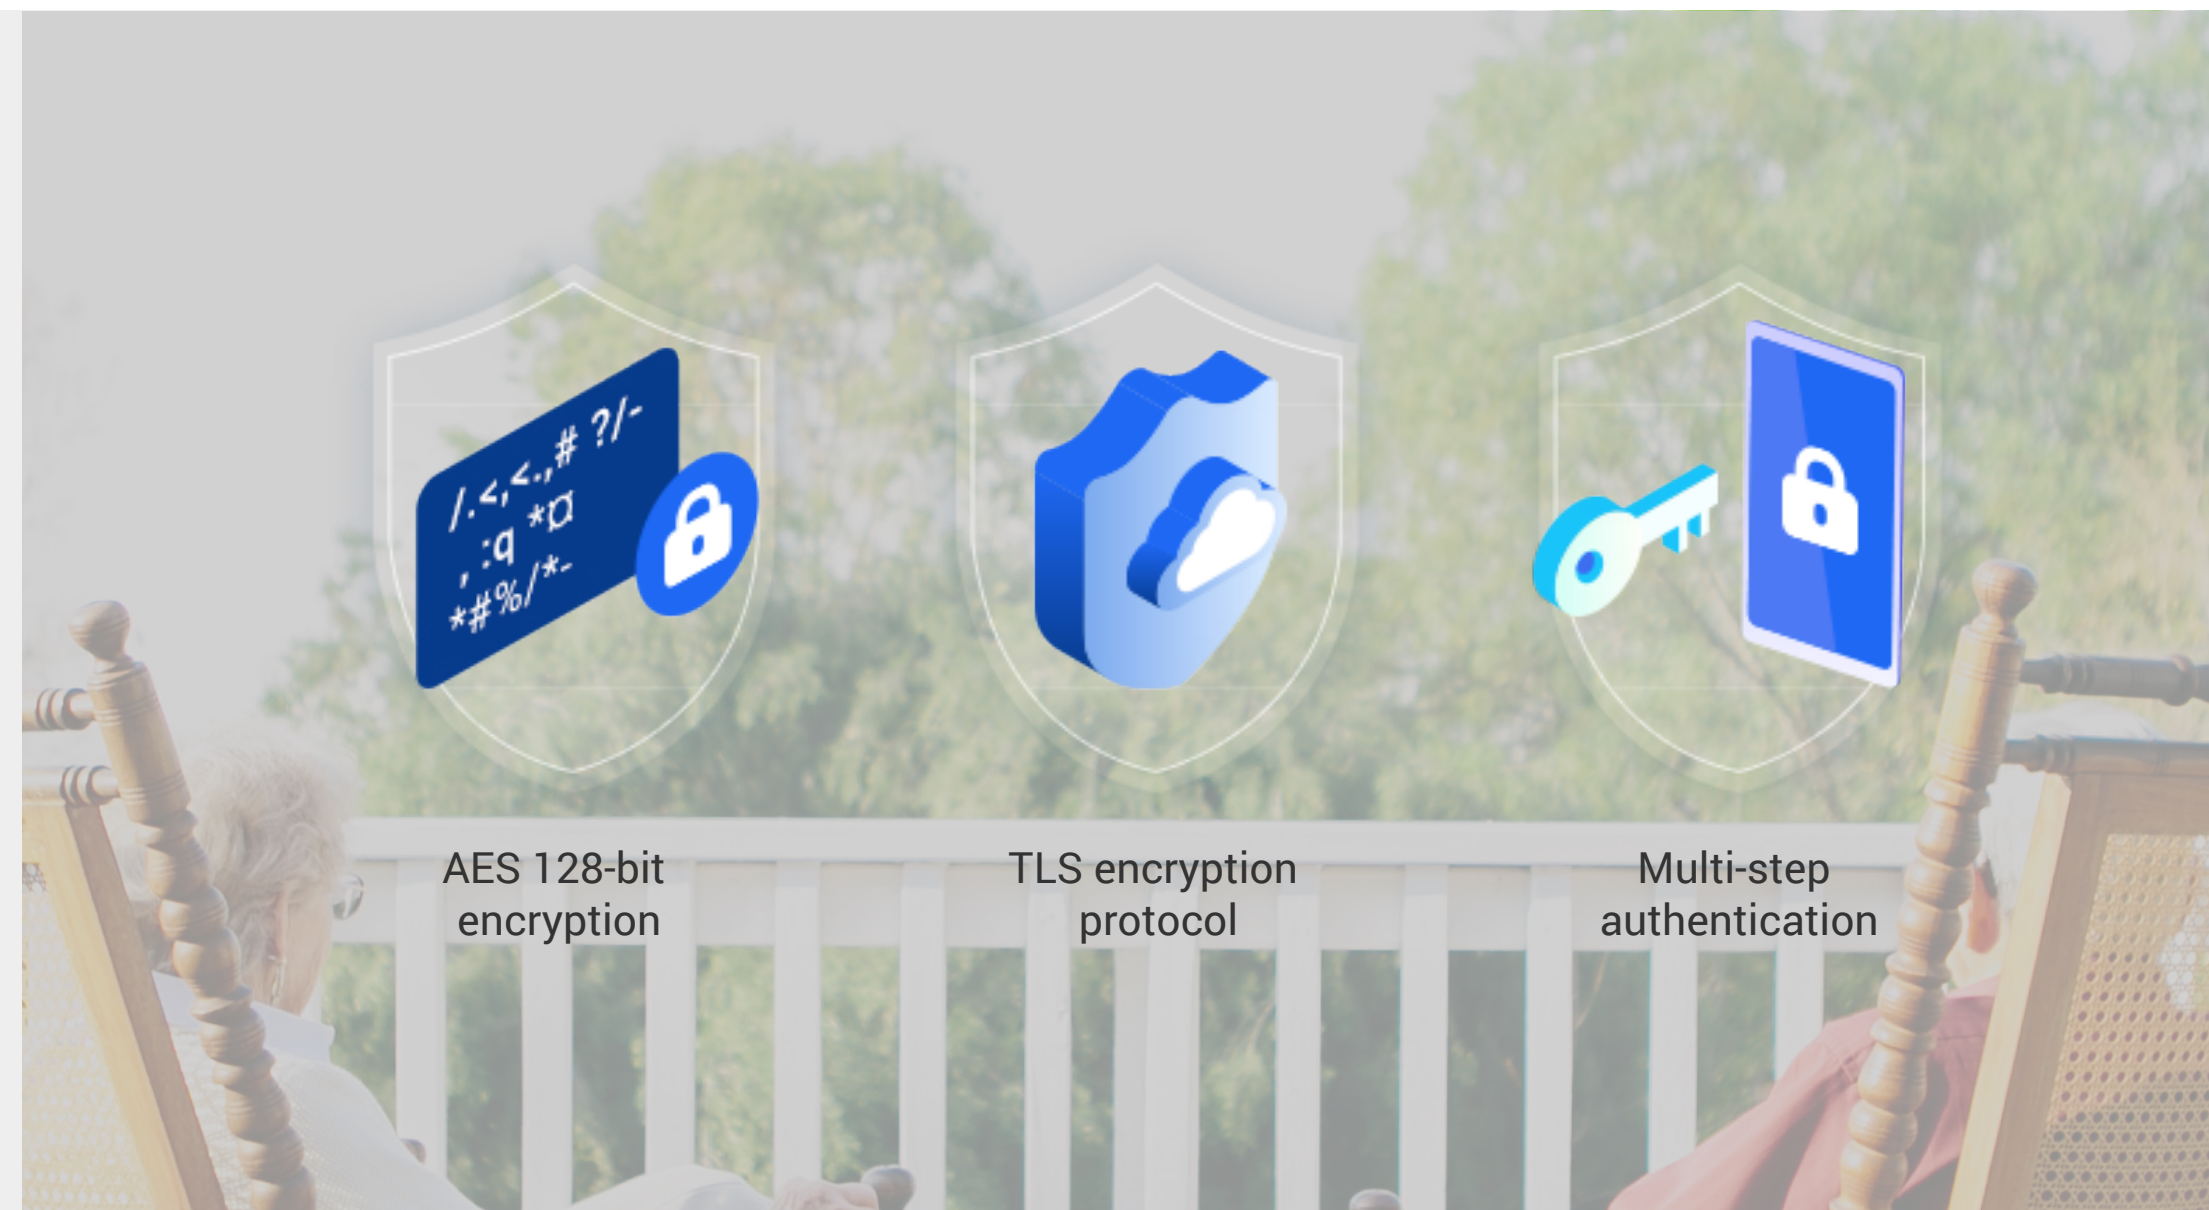

176° Visual Coverage

Built-in AI for smarter alerts

Know who's there even before it rings. With its built-in AI chip, you can set the DB1 Pro to alert you only when people or vehicles appear in your pre-set detection area.

Built for any weather

It's a doorbell that you can set and forget. Rainy, snowy or stormy, the DB1 Pro is here to deliver steady performance.

Answer your door, at home or away

Whenever a visitor presses your doorbell, you will receive a video call on your phone. See, hear and talk clearly, so the person knows if it's a good time to visit.

H.264 (Mainstream Video Compression)

Required Bandwidth

Required Storage Space

H.265 (Upgraded Video Compression)

Required Bandwidth

Required Storage Space

Flexible storage you can trust

You'll never miss a moment with the DB1 Pro. Save all event-triggered videos locally on a microSD card up to 256 GB, or subscribe to EZVIZ CloudPlay for fully encrypted cloud storage.

Supports MicroSD Card¹

Supports EZVIZ CloudPlay Storage³

We protect your data and privacy

Your data security and privacy is the cornerstone of every product we design. Data activities between the device and the EZVIZ Cloud are encrypted from end to end. Only you have the keys to decrypt your data.