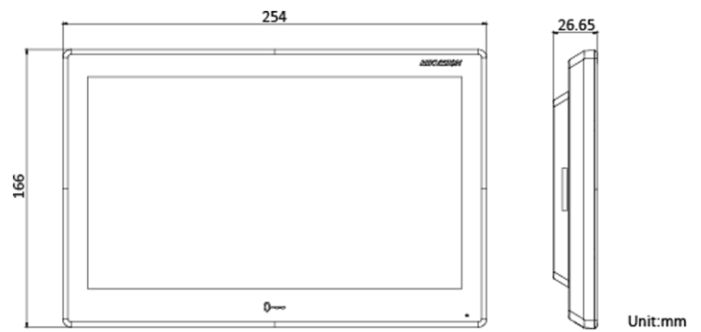

Dimension

Available Model

DS-KH9510-WTE1(B)