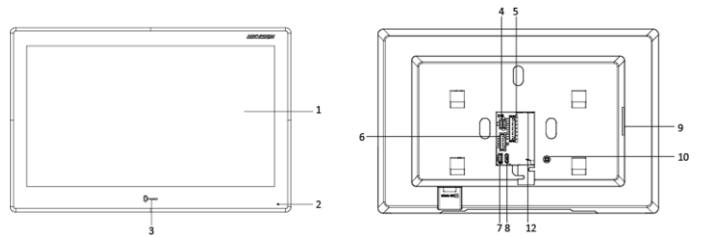

Device interfaces	
Alarm input	8
Network interface	1 RJ-45 10/100 Mbps self-adaptive
TAMPER	/
RS-485	1
TF card	1
Alarm output	1 relay output, 1 alarm output
Power interface	1
General	
Button	/
Installation	Surface mounting
Indicator	/
Weight	Without package: 875 g With package: 1060 g
Protective level	/
Working temperature	-10 °C to 50 °C (14 °F to 122 °F)
Working humidity	10% to 90%
Dimensions	254 mm × 166 mm × 26.65 mm (10.0" × 6.54" × 1.05")
Battery	/
Power supply	IEEE802.3af, standard PoE 12 VDC, 1 A
Application environment	Indoor
Power consumption	≤ 8 W
Language	English, French, Portuguese (Brazil), Spanish, Russian, German, Italian, polish, Arabic, Turkish, Vietnamese, Hungarian, Dutch, Romanian, Czech, Bulgarian, Ukrainian, Croatian, Serbian, Greek, Norwegian, Danish

Physical Interface

No.	Description	No.	Description
1	Screen	7	Debugging Port
2	Microphone	8	microUSB Interface
3	Unlock Button	9	Loudspeaker
4	Power Supply Interface	10	Reserved
5	Alarm Terminals	11	TAMPER
6	RS-485/Relay Interface	12	Network Interface