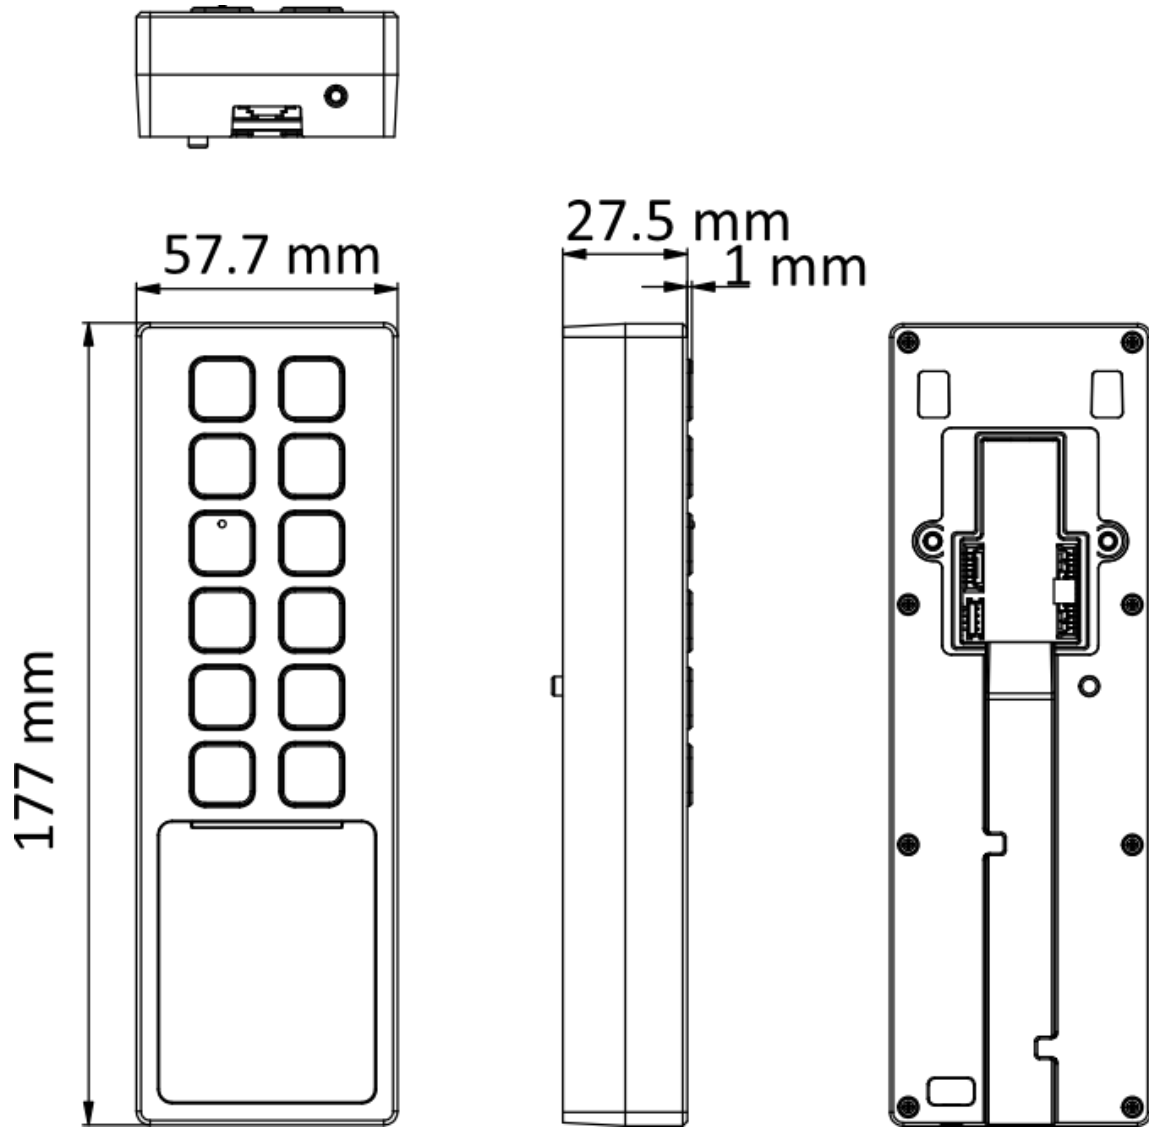

## DS-K1T805MBWX Access Control Terminal

- High protective level: IP65 and IK08
- Slim and flexible design with metal
- 10,000 cards and 100,000 events storage
- Built-in card reader for M1 card
- Supports operation by mobile App (Hik-Connect)
- Supports AP configuration, configuration via PC web and mobile web are available
- Supports multiple authentication types: card, PIN, and bluetooth

## ▪ Specification

System	
Operating system	Linux
Audio	
Audio output	1 built-in buzzer
Network	
Bluetooth	Support
Wired network	10/100 Mbps self-adaptive
Wi-Fi	2.4 GHz, IEEE802.11b, 802.11g, 802.11n, 802.11d, 802.11e, 802.11h, 802.11i
Interface	
RS-485	1, supports OSDP
Network interface	1
Wiegand	Wiegand 26/34
Lock control	1
Exit button	1
Door contact input	1
Alarm input	2
Alarm output	1
TAMPER	1
Capacity	
Card capacity	10,000
Event capacity	100,000
Authentication	
Card type	M1 card
Card reading distance	0 to 4 cm
Card reading duration	< 1 s
Function	
Hik-Connect	Support
Configuration via Web Browser	Support PC web configuration and mobile web operation
General	
Power supply	12 VDC/1 A
Working temperature	-30 °C to 60 °C (-22 °F to 140 °F)
Working humidity	0% to 90% (no condensing)
Dimensions	57.7 mm × 177 mm × 34.6 mm (2.3" × 7.0" × 1.4")
Power consumption	≤ 12 W
Language	English, Vietnamese, Brazilian Portuguese, Spanish, French, Italian, Arabic, Thai, Turkish, Indonesian, Ukrainian, and Russian

## ▪ Available Model

DS-K1T805MBWX

## ▪ Dimension

**Headquarters**

No.555 Qianmo Road, Binjiang District,  
Hangzhou 310051, China  
T +86-571-8807-5998  
www.hikvision.com

Follow us on social media to get the latest product and solution information.