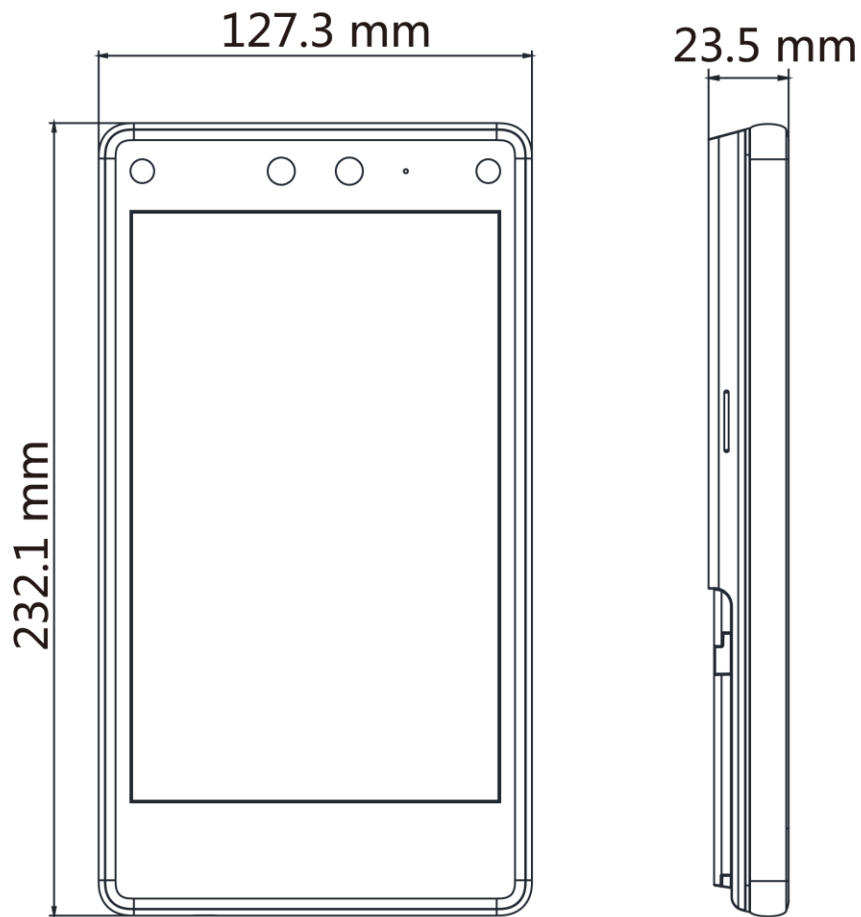

General

Power supply method	12 VDC/24 VDC Power Adapter
Power supply	12-24 VDC, 3 A, Standard PoeE
Working temperature	-30 °C to 60 °C (-22 °F to 140 °F)
Working humidity	0 to 90% (No condensing)
Dimensions	127.3 mm × 232.1 mm × 23.5 mm (5.0" × 9.1" × 0.9")
Protective level	IP65

▪ **Available Model**

DS-K1T680D-E1

▪ **Dimension**