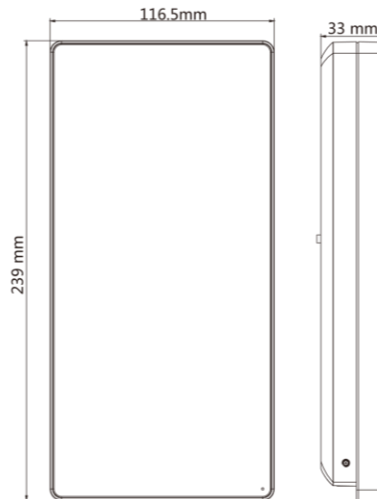

General

Power supply method	2-pin connecter
Power supply	12 VDC/2 A
Working temperature	-30 °C to 60 °C (-22 °F to 140 °F)
Working humidity	10 to 90% (No condensing)
Dimensions	239 mm × 116.5 mm × 33 mm (9.4" × 4.6" × 1.3")
Protective level	IP65
Installation	Surface
Language	English, Spanish (South America), Arabic, Thai, Indonesian, Russian, Vietnamese, Portuguese (Brazil)
Platform	Hik-ProConnect and HikCentral Professional

▪ **Available Model**

DS-K1T671M

▪ **Dimension**

Without Fingerprint Module