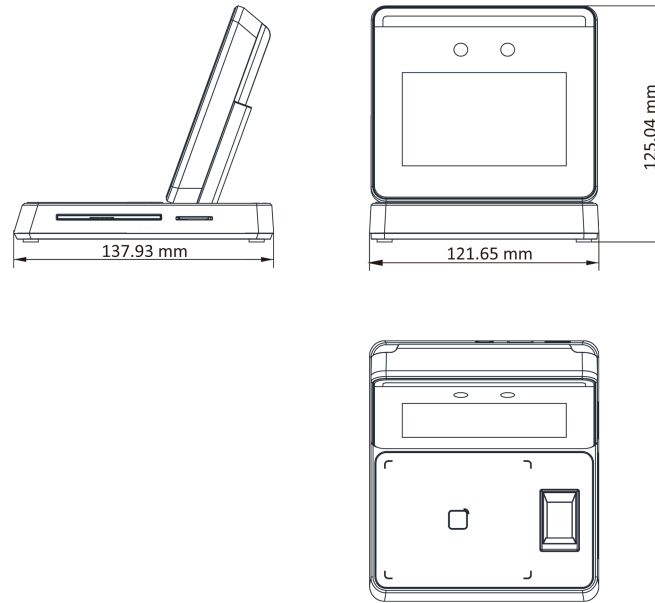

Model		DS-K1F600-D6E	DS-K1F600-D6E-F
	Dimensions	121.6 mm × 137.9 mm × 125 mm (4.8" × 5.4" × 4.9")	
	Application environment	Indoor	
	Weight	0.5 kg (1.1 lb)	
	Installation	Base mounting	

Dimensions