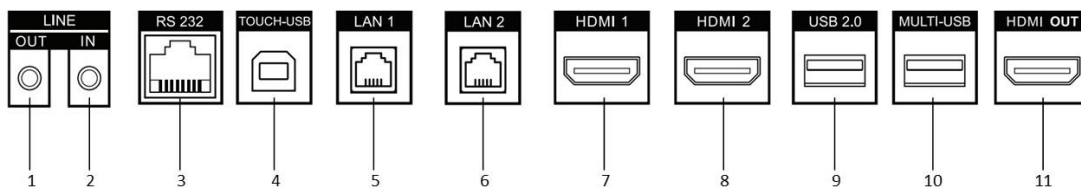

Transmission Interface	
Power	Power Consumption	< 300 W (full load)
	Standby Consumption	0.5 W
Working Environment	Working Temperature	0 °C~40 °C
	Working Humidity	10%~90% RH
General	Power	AC 100 V~240 V, 50/60 Hz
	Product dimensions	1718× 1021 × 87.5 mm
	Package Dimensions (W × H × D)	1927 x 1212 x 254mm
	Net Weight	51.75 kg
	Gross Weight	68.36 kg

▪ Available Model

DS-D5B75RB/A(海外标配)(样机),

▪ Physical Interface

接口	说明	接口	说明
1.LINE OUT	Earphone Interface	2.LINE IN	Audio Input Interface
3.RS-232	RS-232 Serial Port	4.TOUCH-USB	Peripheral Touch Interface
5.LAN 1	Ethernet Interface 1	6. LAN 2	Ethernet Interface 2
7.HDMI 1	HDMI1 Input Interface	8.HDMI 2	HDMI2 Input Interface
9.USB 2.0	USB 2.0 Interface	10.MULTI-USB	Multi-function USB Interface
11.HDMI OUT	HDMI Output Interface		

▪ Installation