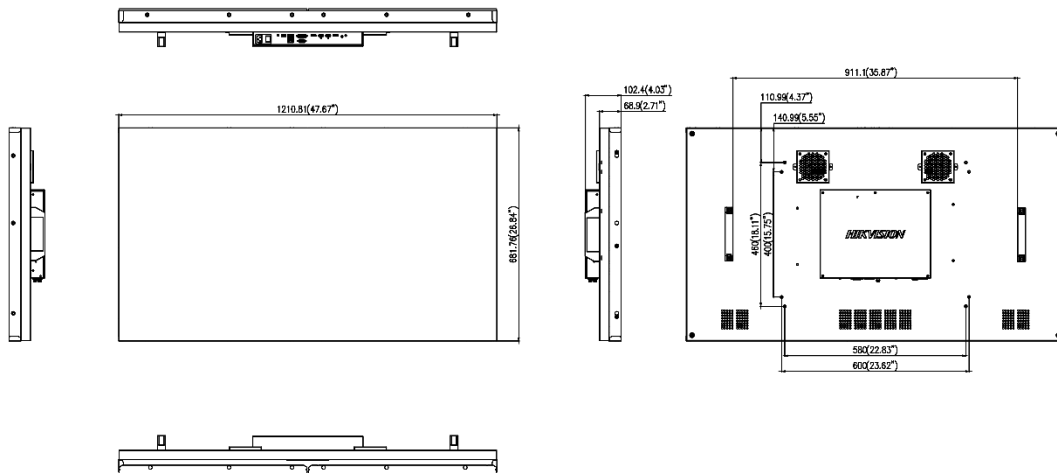

## ▪ Specification

Model		DS-D2055LR-G
Display	Screen Size	55 inch
	Active Display Area	1209.63 (H) mm × 680.34 (V) mm
	Backlight	Direct-lit LED backlight
	Pixel Pitch	0.63 mm
	Physical Seam	0.88 mm
	Bezel Width	0.44 mm (top/left), 0.44 mm (bottom/right)
	Resolution	1920 × 1080@60 Hz (downward compatible)
	Brightness	500 cd/m <sup>2</sup>
	Viewing Angle	Horizontal 178°, vertical 178°
	Color Depth	10 bit, 1.07 B
	Contrast Ratio	1100:1
	Response Time	8 ms
	Color Gamut	72% NTSC
	Surface Treatment	Haze 28%, 2H
Interface	Video & Audio Input	VGA × 1, HDMI × 1, DVI × 1, DP × 1, USB × 1
	Video & Audio Output	HDMI × 1
	Control Interface	RS232 IN × 1, RS232 OUT × 1
Power	Power Supply	100-240 VAC, 50/60 Hz
	Power Consumption	≤ 192 W
	Standby Consumption	≤ 0.5 W
Working Environment	Working Temperature	0°C to 40°C (32°F to 104°F)
	Working Humidity	10% to 90% RH (non-condensing)
	Storage Temperature	-20°C to 60°C (-4°F to 140°F)
	Storage Humidity	10% to 90% RH (non-condensing)
General	Casing Material	SECC
	VESA	600 (H) mm × 400 (V) mm
	Product Dimension (W × H × D)	1210.81 mm × 681.76 mm × 68.9 mm (47.67" × 26.84" × 2.71")
	Package Dimension (W × H × D)	Carton with two displays: 1404 mm × 910 mm × 464 mm (55.28" × 35.83" × 18.27") Carton with a single display: 1404 mm × 910 mm × 464 mm (55.28" × 35.83" × 18.27")
	Net Weight	23.9 ± 0.5 kg (52.69 ± 1.1 lb) for single display
	Gross Weight	Carton with two displays: 60.18 ± 0.5 kg (132.67 ± 1.1 lb) Carton with a single display: 36.24 ± 0.5 kg (79.9 ± 1.1 lb)

## Dimension

Distributed by