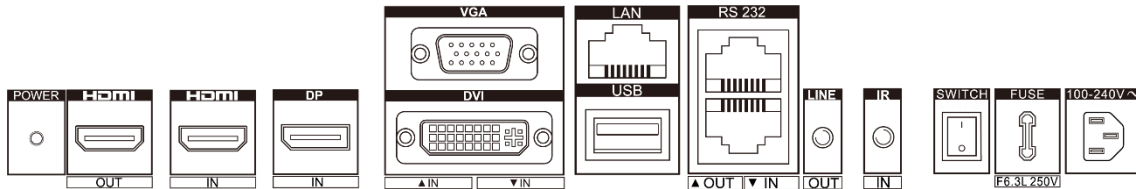

Packing List

LCD display × 1, power cable × 1, network cable × 1, 2-meter HDMI cable × 1, screw × 4, remote control × 1, IR receiver × 1, RS-232 converter × 1, quick start guide (multilingual) × 1, quick start guide (English) × 1

Available Model

DS-D2055LR-G

Physical Interface

Interface	Description	Interface	Description
POWER	Power indicator	DVI IN	DVI-I input interface for digital signals
LINE OUT	Audio output interface for analog signals	RS 232 OUT	Serial loopback output interface
HDMI OUT	HDMI output interface for digital signals	RS 232 IN	Serial input interface
HDMI IN	HDMI input interface for digital signals	USB	USB interface
DP IN	DP input interface for digital signals	IR	IR input interface
VGA IN	VGA input interface for analog signals	SWITCH	Switch button