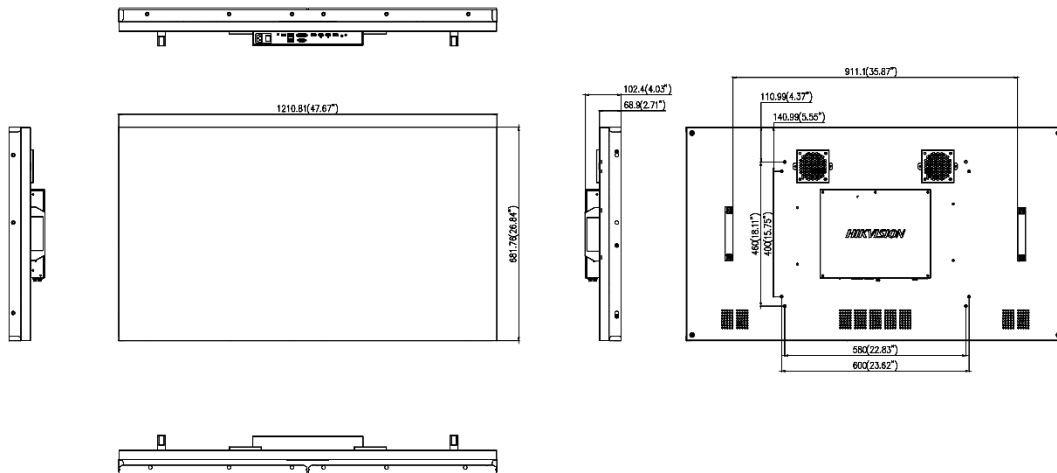

Dimension

Distributed by

HIKVISION®

Headquarters

No.555 Qianmo Road, Binjiang District,
Hangzhou 310051, China
T +86-571-8807-5998
overseasbusiness@hikvision.com

Hikvision USA
T +1-909-895-0400
sales.usa@hikvision.com

Hikvision Australia
T +61-2-8599-4233
salesau@hikvision.com

Hikvision India
T +91-22-28469900
sales@pramahikvision.com

Hikvision Canada
T +1-866-200-6690
sales.canada@hikvision.com

Hikvision Thailand
T +662-275-9949
sales.thailand@hikvision.com

Hikvision Europe
T +31-23-5542770
sales.eu@hikvision.com

Hikvision Italy
T +39-0438-6902
info.it@hikvision.com

Hikvision Brazil
T +55 11 3318-0050
Latam.support@hikvision.com

Hikvision Turkey
T +90 (216)521 7070- 7074
sales.tr@hikvision.com

Hikvision Malaysia
T +601-7652-2413
sales.my@hikvision.com

Hikvision UK & Ireland
T +01628-902140
sales.uk@hikvision.com

Hikvision South Africa
Tel: +27 (10) 0351172
sale.africa@hikvision.com

Hikvision France
T +33(0)1-85-330-450
info.fr@hikvision.com

Hikvision Kazakhstan
T +7-727-9730667
nikia.panfilov@hikvision.ru

Hikvision Vietnam
T +84-974270888
sales.vt@hikvision.com

Hikvision UAE
T +971-4-4432090
salesme@hikvision.com

Hikvision Singapore
T +65-6684-4718
sg@hikvision.com

Hikvision Spain
T +34-91-737-16-55
info.es@hikvision.com

Hikvision Tashkent
T +99-87-1238-9438
uzb@hikvision.ru

Hikvision Hong Kong
T +852-2151-1761
info.hk@hikvision.com

Hikvision Russia
T +7-495-669-67-99
saleru@hikvision.com

Hikvision Korea
T +82-(0)31-731-8817
sales.korea@hikvision.com

Hikvision Poland
T +48-22-460-01-50
info.pl@hikvision.com

Hikvision Indonesia
T +62-21-2933759
Sales.Indonesia@hikvision.com