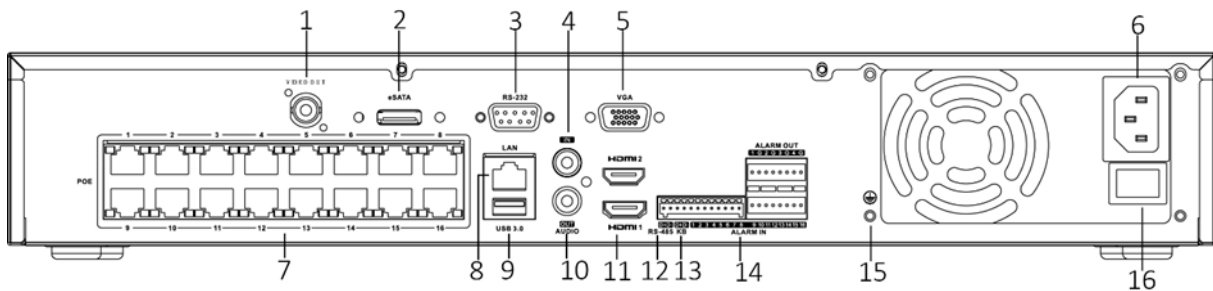

	ISUP, UPnP™, HTTP, HTTPS
Network interface	1, RJ-45 10/100/1000 Mbps self-adaptive Ethernet interface
PoE	
Interface	16, RJ-45 10/100 Mbps self-adaptive Ethernet interface
Power	≤ 200W
Supported standard	IEEE 802.3 af/at
Auxiliary interface	
Serial port	RS-485 (half-duplex), RS-232, Keyboard
SATA	4 SATA interfaces supporting hot-plug
Capacity	Up to 10 TB capacity for each disk
eSATA	1 eSATA interface
Alarm in/out	16/4
USB interface	Front panel: 2 × USB 2.0; Rear panel: 1 × USB 3.0
General	
Power supply	100 to 240 VAC, 50 to 60 Hz
Total power	≤ 360 W
Consumption (without HDD)	≤ 30 W
Working temperature	-10 °C to 55 °C (14 °F to 131 °F)
Working humidity	10% to 90%
Chassis	19-inch rack-mounted 1.5U chassis
Dimension (W × D × H)	445 × 400 × 75 mm (17.5" × 15.7" × 3.0")
Weight (without HDD)	≤ 7 kg (15.4 lb)
Certification	
FCC	Part 15 Subpart B, ANSI C63.4-2014
CE	EN 55032:2015, EN 61000-3-2, EN 61000-3-3, EN 50130-4

1: Facial recognition and perimeter protection cannot be enabled at the same time. Enable one function will make the other one unavailable.

Dimension

scale/1:1;Unit/mm

Unit: mm

Physical Interface

No.	Description	No.	Description
1	Video output	9	USB 3.0 interface
2	eSATA interface	10	Audio output
3	RS-232 serial interface	11	HDMI output
4	Audio input	12	RS-485 serial interface
5	VGA output	13	Keyboard interface
6	100 to 240 VAC power supply	14	Controller Port, Alarm In/Alarm Out
7	PoE interfaces	15	GND
8	Network interface	16	Power Switch