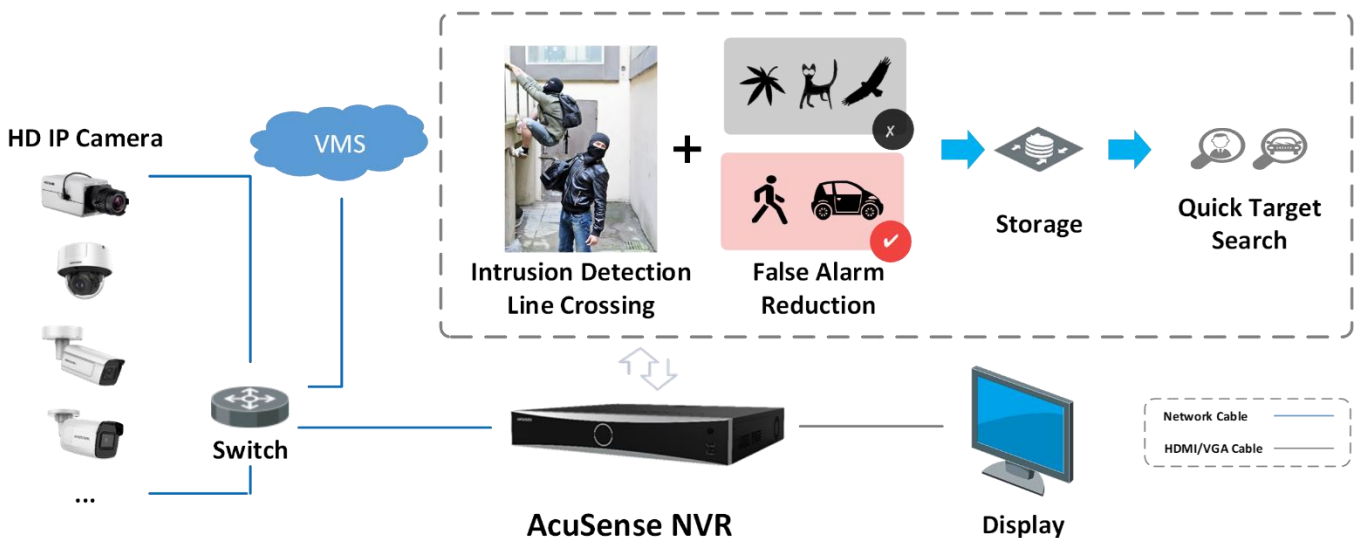

Perimeter Protection

Adopt deep learning algorithm to reduce false alarm, effectively reduces the false alarm caused by tree branches, leaves, shadow, light, vehicles, small animals, etc.