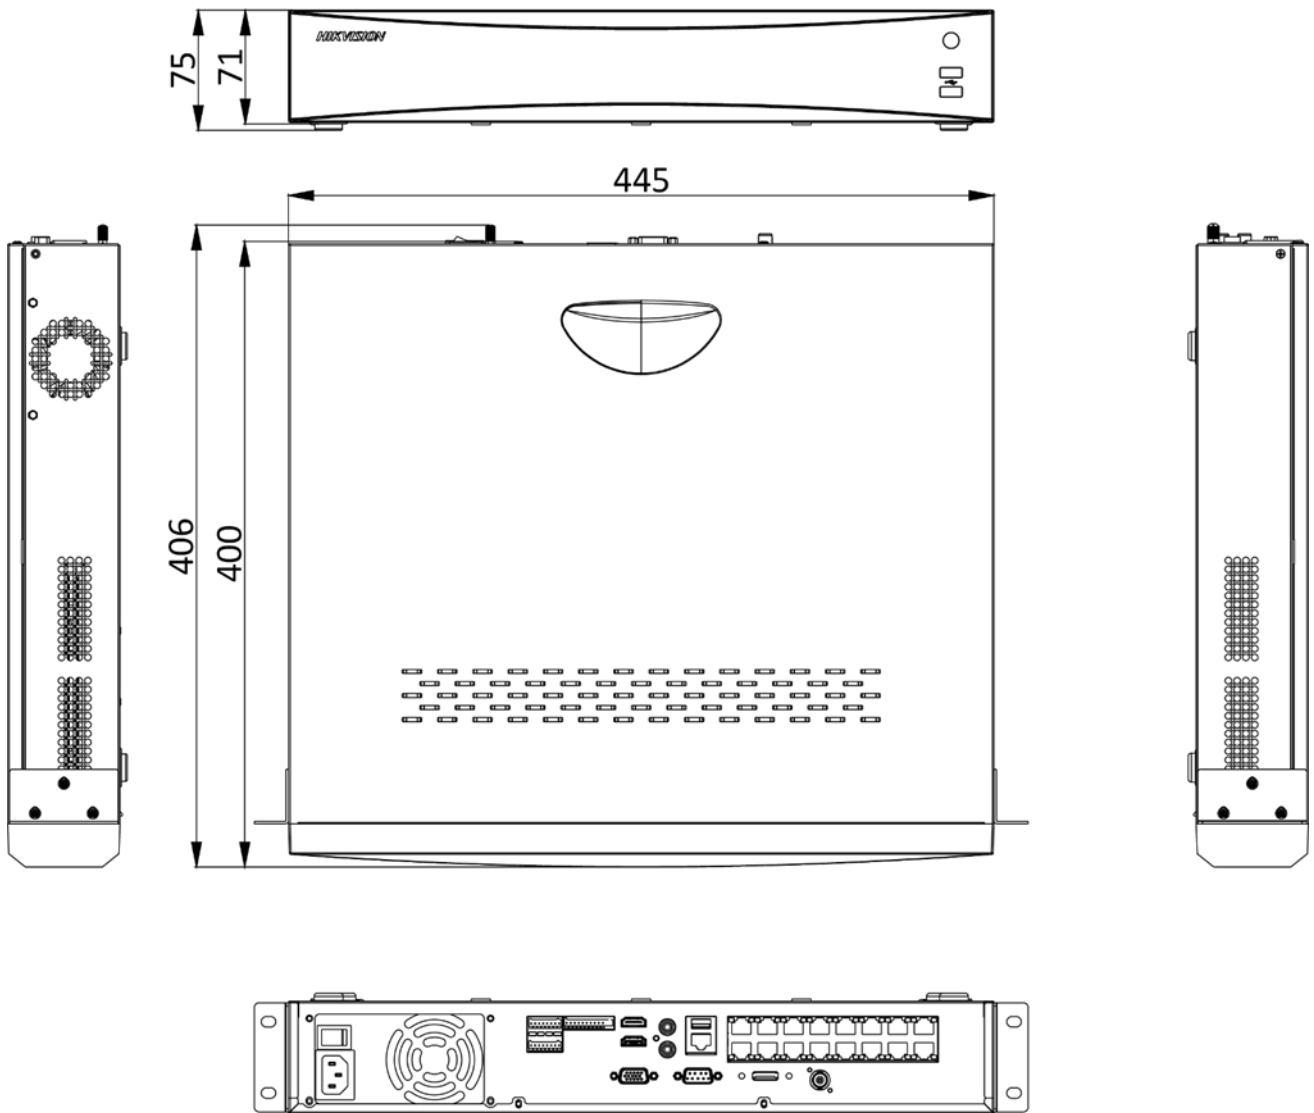

Dimension

scale/1:1;Unit/mm

Unit: mm