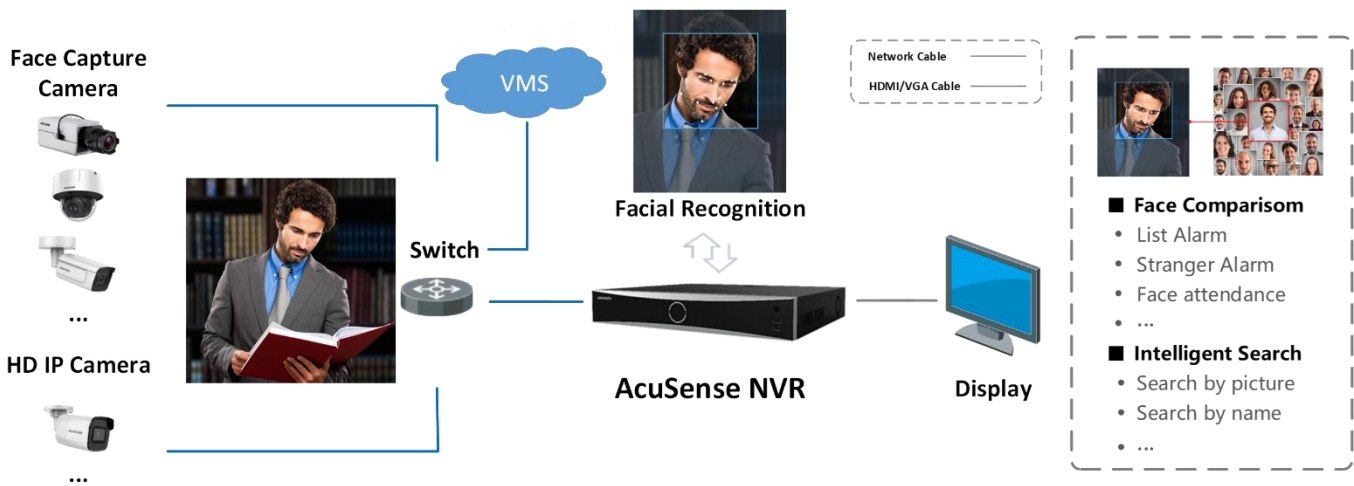

Network & Ethernet Access

- 16 independent PoE network interfaces
- 1 self-adaptive 10/100/1000 Mbps Ethernet interface
- Hik-Connect & DDNS (Dynamic Domain Name System) for easy network management
- Smooth streaming technology
- Support web access without plug-in

Typical Application

Facial Recognition and Face Picture Comparison

Modeling and analyzing face pictures captured by cameras. Realize blacklist alarm and stranger alarm via face picture library. Search target people by picture and name features.