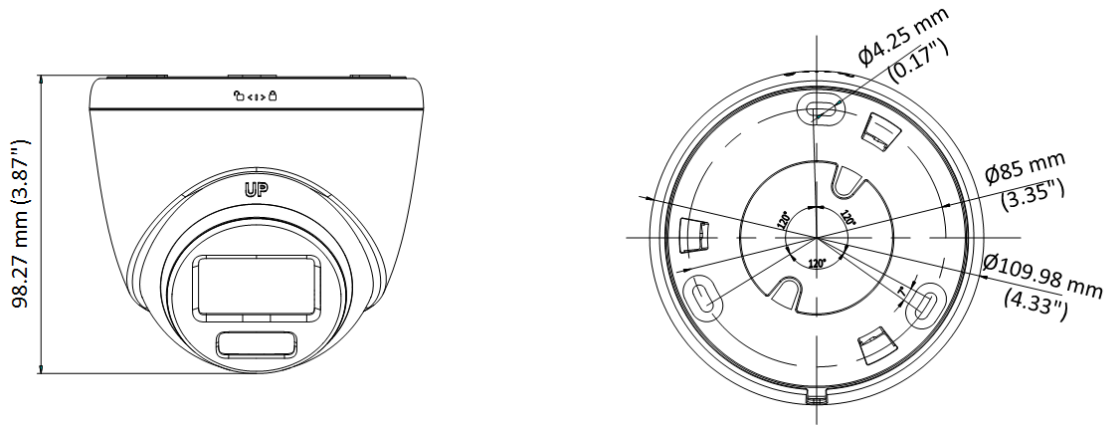

▪ **Available Model**

DS-2CE72KF3T

▪ **Dimension**

▪ **Accessory**

▪ **Optional**

DS-1281ZJ-S Inclined ceiling mount	DS-1280ZJ-S Junction box	DS-1276ZJ-SUS Corner mount	DS-1272ZJ-110-TRS Wall mount	DS-1275ZJ-SUS Vertical pole mount