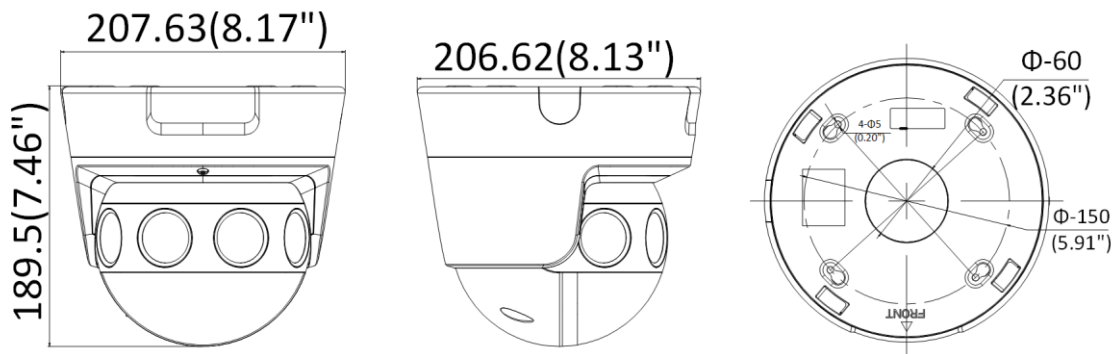

Approval

EMC	47 CFR Part 15, Subpart B; EN 55032: 2015, EN 61000-3-2: 2014, EN 61000-3-3: 2013, EN 50130-4: 2011 +A1: 2014; AS/NZS CISPR 32: 2015; ICES-003: Issue 6, 2016; KN 32: 2015, KN 35: 2015
Safety	UL 60950-1, IEC 60950-1:2005 + Am 1:2009 + Am 2:2013, EN 60950-1:2005 + Am 1:2009 + Am 2:2013, IS 13252(Part 1):2010+A1:2013+A2:2015
Environment	2011/65/EU, 2012/19/EU, Regulation (EC) No 1907/2006
Protection	Ingress protection: IK10 (IEC 62262:2002), IP67 (IEC 60529-2013)

Available Model

DS-2CD6944G0-IHS (2.8 mm), DS-2CD6944G0-IHS/NFC (2.8 mm), DS-2CD6944G0-IHS (6 mm), DS-2CD6944G0-IHS/NFC (6 mm)

Dimension

Unit: mm

Accessory

Cap (Included)