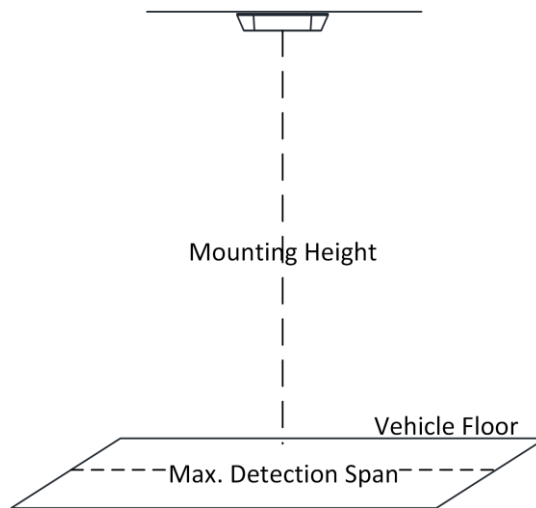

Power Consumption	12 VDC, 0.66 A, max. 8 W, PoE (802.3 af, 36 to 57 VDC), 0.23 A to 0.14 A, max. 8.3 W
Material	Front cover: plastic, camera body: metal
Dimensions	With -V: 168 mm × 61 mm × 41 mm (6.6" × 2.4" × 1.6") Without -V: 168 mm × 61 mm × 36 mm (6.6" × 2.4" × 1.4") With Package: 235 mm × 120 mm × 125 mm (9.2" × 4.7" × 4.9")
Weight	Camera: Approx. 435 g (1 lb.) With package: 725 g (1.6 lb)
Approval	
EMC	47 CFR Part 15, Subpart B; EN 55032: 2015, EN 61000-3-2: 2014, EN 61000-3-3: 2013, EN 50130-4: 2011 +A1: 2014; AS/NZS CISPR 32: 2015; ICES-003: Issue 6, 2016; KN 32: 2015, KN 35: 2015
Safety	UL 60950-1, IEC 60950-1:2005 + Am 1:2009 + Am 2:2013, EN 60950-1:2005 + Am 1:2009 + Am 2:2013, IS 13252(Part 1):2010+A1:2013+A2:2015
Environment	2011/65/EU, 2012/19/EU, Regulation (EC) No 1907/2006
Protection	With -V model: IP67 (IEC 60529-2013)

Available Model

DS-2CD6825G0/C-I (2 mm), DS-2CD6825G0/C-IS (2 mm), DS-2CD6825G0/C-IV (2 mm), DS-2CD6825G0/C-IVS (2 mm)

Dimension

Without -V Model:

With -V Model:

Installation Recommendation

Following table shows the relations among focal length, mounting height, and max. detection span of typical values. For detailed installation advice, please contact the technical support of HIKVISION.

Focal Length (mm)	Mounting Height (m)	Max. Detection Span (m)
2	2.1	1.02
2	2.6	2.30
2	3.1	3.58
2	3.6	4.86
2	4.1	6.14
2	4.6	5.50
2	5.1	6.45
2	5.6	7.40
2	6	8.16

Distributed by

**HIKVISION®****Headquarters**