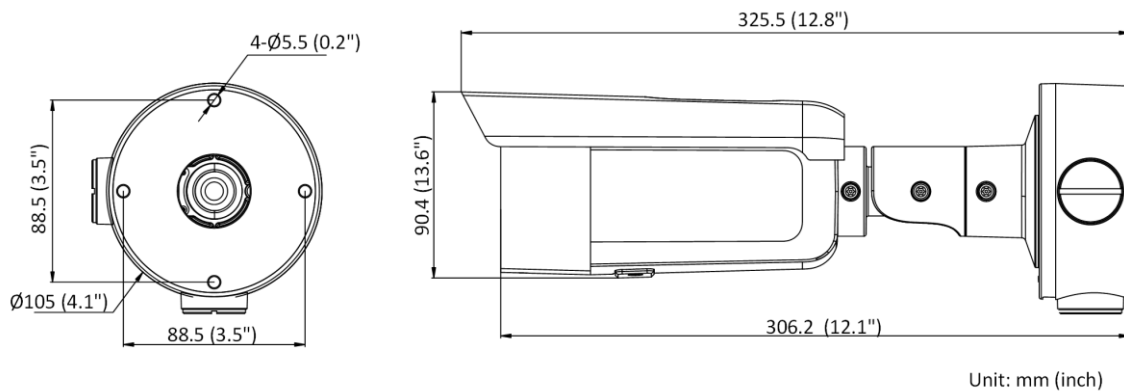

Approval

EMC	FCC SDoC (47 CFR Part 15, Subpart B); CE-EMC (EN 55032: 2015, EN 61000-3-2: 2019, EN 61000-3-3: 2013, EN 50130-4: 2011 +A1: 2014); IC VoC (ICES-003: Issue 6, 2019); KC (KN 32: 2015, KN 35: 2015)
Safety	UL (UL 60950-1); CB (IEC 60950-1:2005 + Am 1:2009 + Am 2:2013, IEC 62368-1:2014); CE-LVD (EN 60950-1:2006+A2:2013, IEC 62368-1:2014+A11:2017); BIS (IS 13252(Part 1):2010+A1:2013+A2:2015)
Environment	CE-RoHS (2011/65/EU); WEEE (2012/19/EU); Reach (Regulation (EC) No 1907/2006);
Protection	IP67 (IEC 60529-2013)

▪ Available Model

DS-2CD3T86G2-4IS (2.8/4/6/12 mm)

▪ Dimension