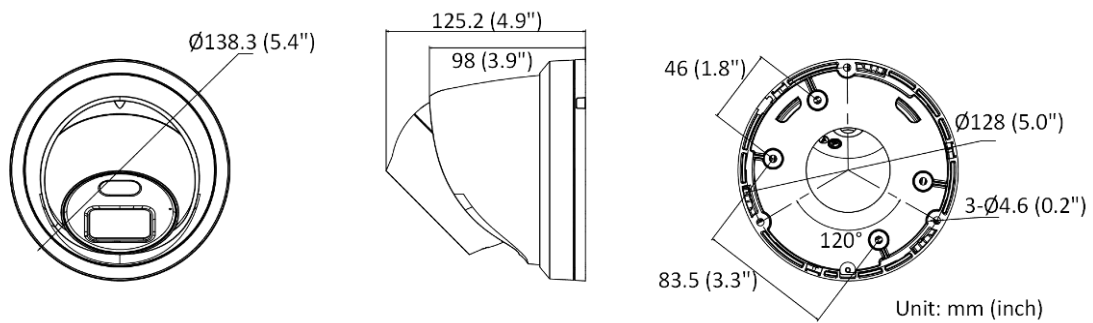

Safety	UL (UL 60950-1); CB (IEC 60950-1:2005 + Am 1:2009 + Am 2:2013, IEC 62368-1:2014); CE-LVD (EN 60950-1:2005 + Am 1:2009 + Am 2:2013, IEC 62368-1:2014); BIS (IS 13252(Part 1):2010+A1:2013+A2:2015); LOA (IEC/EN 60950-1)
Environment	CE-RoHS (2011/65/EU); WEEE (2012/19/EU); Reach (Regulation (EC) No 1907/2006)
Protection	IP67 (IEC 60529-2013)

▪ **Available Model**

DS-2CD3347G2-LS (2.8/4/6 mm)

DS-2CD3347G2-LSU (2.8/4/6 mm)

▪ **Dimension**