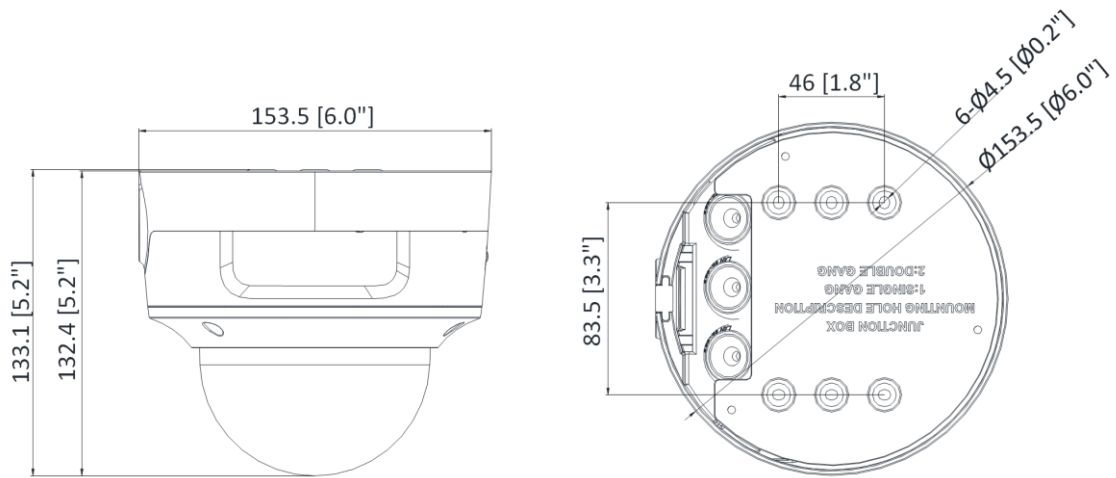

▪ **Dimension**

Unit: mm (inch)

▪ **Accessory**

▪ **Optional**

DS-1473ZJ-155B Wall Mount	DS-1473ZJ-155 Wall Mount	DS-1476ZJ-SUS Corner Mount	DS-1475ZJ-SUS Vertical Pole Mount	DS-1227ZJ-DM37 In-Ceiling Mount
DS-1471ZJ-155 Pendant Mount