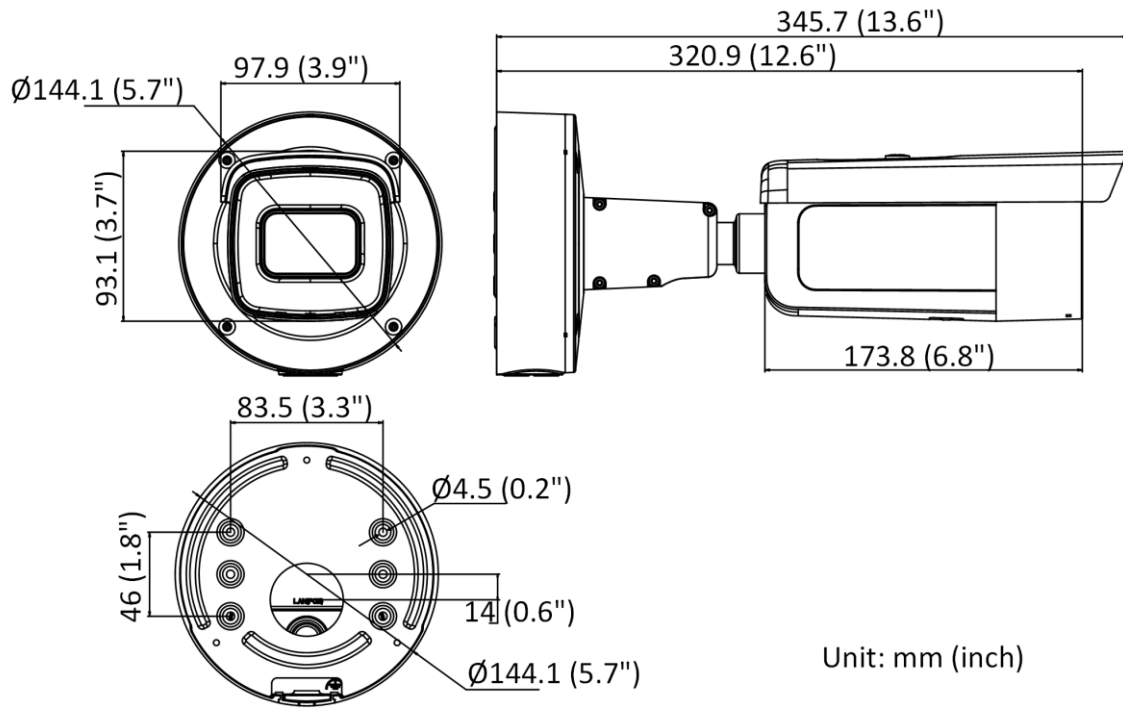

Protection

IP66 (IEC 60529-2013), IK10 (IEC 62262:2002)

▪ **Available Model**

DS-2CD2686G2-IZSU/SL (2.8 to 12 mm)

▪ **Dimension**

Unit: mm (inch)

▪ **Accessory**

▪ **Optional**

DS-1275ZJ-S-SUS Vertical Pole Mount	DS-2251ZJ Pendant Mount	DS-1476ZJ-SUS Corner Mount