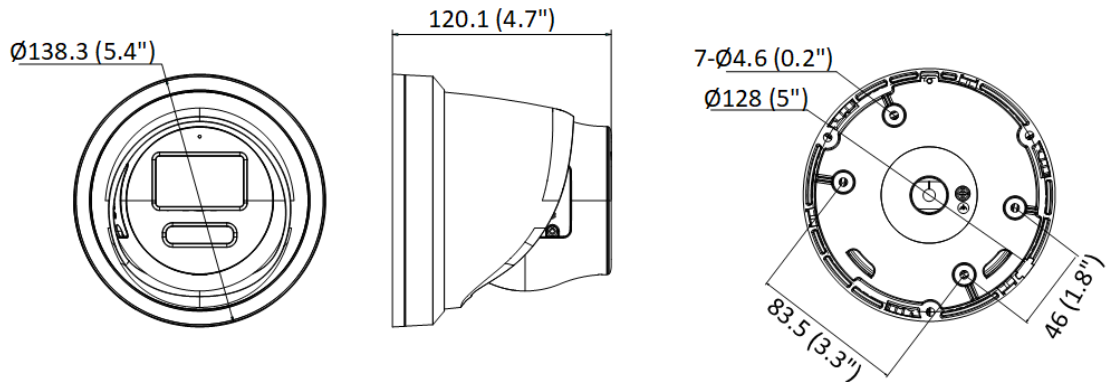

General	
Power	-L: 12 VDC, 0.42 A, max. 5 W PoE: 802.3af, 36 V to 57 V, 0.17 A to 0.11 A, max. 6.0 W -LU: 12 VDC, 0.46 A, max. 5.5 W PoE: 802.3af, 36 V to 57 V, 0.18 A to 0.11 A, max. 6.5 W
Material	Cover: metal, main body: metal
Dimension	Ø138.3 mm × 120.1 mm (Ø5.4" × 4.7")
Package Dimension	170 mm × 170 mm × 150 mm (6.7" × 6.7" × 5.9")
Weight	Approx. 870 g (1.9 lb.)
With Package Weight	Approx. 1160 g (2.6 lb.)
Storage Conditions	-30 °C to 60 °C (-22 °F to 140 °F). Humidity 95% or less (non-condensing)
Startup and Operating Conditions	-30 °C to 60 °C (-22 °F to 140 °F). Humidity 95% or less (non-condensing)
Language	33 languages English, Russian, Estonian, Bulgarian, Hungarian, Greek, German, Italian, Czech, Slovak, French, Polish, Dutch, Portuguese, Spanish, Romanian, Danish, Swedish, Norwegian, Finnish, Croatian, Slovenian, Serbian, Turkish, Korean, Traditional Chinese, Thai, Vietnamese, Japanese, Latvian, Lithuanian, Portuguese (Brazil), Ukrainian
General Function	Anti-flicker, heartbeat, mirror, password reset via e-mail, pixel counter
Software Reset	Yes
Approval	
EMC	FCC (47 CFR Part 15, Subpart B) CE-EMC (EN 55032: 2015, EN 61000-3-2: 2019, EN 61000-3-3: 2013+A1: 2019, EN 50130-4: 2011+A1: 2014) RCM (AS/NZS CISPR 32: 2015) IC (ICES-003: Issue 7) KC (KN32: 2015, KN35: 2015)
Safety	UL (UL 62368-1) CB (IEC 62368-1: 2014+A11) CE-LVD (EN 62368-1: 2014/A11: 2017)
Environment	CE-RoHS (2011/65/EU) WEEE (2012/19/EU) Reach (Regulation (EC) No 1907/2006)
Protection	IP67 (IEC 60529-2013)

### ▪ Available Model

DS-2CD2387G2-L (2.8/4 mm)

DS-2CD2387G2-LU (2.8/4 mm)

▪ Dimension

Model With Mic

Unit: mm (inch)

Model Without Mic

Unit: mm (inch)