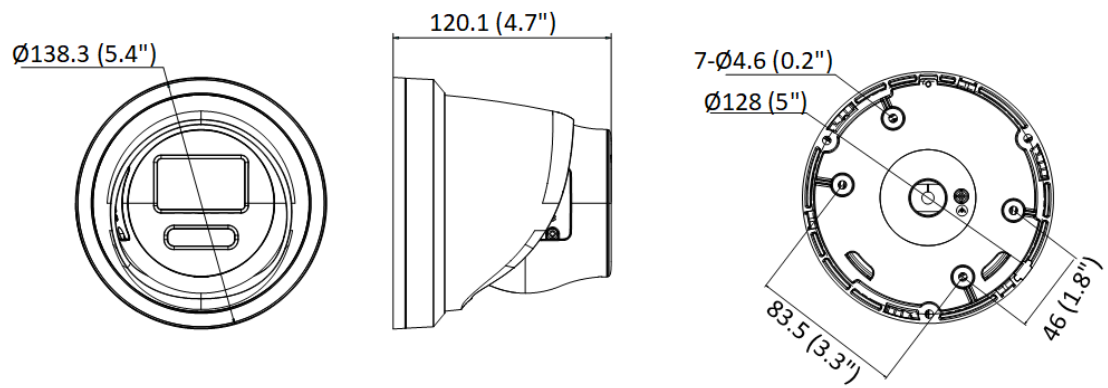

General	
Power	-L: 12 VDC, 0.42 A, max. 5 W PoE: 802.3af, 36 V to 57 V, 0.17 A to 0.11 A, max. 6.0 W -LU: 12 VDC, 0.46 A, max. 5.5 W PoE: 802.3af, 36 V to 57 V, 0.18 A to 0.11 A, max. 6.5 W
Material	Cover: metal, main body: metal
Dimension	Ø138.3 mm × 120.1 mm (Ø5.4" × 4.7")
Package Dimension	170 mm × 170 mm × 150 mm (6.7" × 6.7" × 5.9")
Weight	Approx. 870 g (1.9 lb.)
With Package Weight	Approx. 1160 g (2.6 lb.)
Storage Conditions	-30 °C to 60 °C (-22 °F to 140 °F). Humidity 95% or less (non-condensing)
Startup and Operating Conditions	-30 °C to 60 °C (-22 °F to 140 °F). Humidity 95% or less (non-condensing)
Language	33 languages English, Russian, Estonian, Bulgarian, Hungarian, Greek, German, Italian, Czech, Slovak, French, Polish, Dutch, Portuguese, Spanish, Romanian, Danish, Swedish, Norwegian, Finnish, Croatian, Slovenian, Serbian, Turkish, Korean, Traditional Chinese, Thai, Vietnamese, Japanese, Latvian, Lithuanian, Portuguese (Brazil), Ukrainian
General Function	Anti-flicker, heartbeat, mirror, password reset via e-mail, pixel counter
Software Reset	Yes
Approval	
EMC	FCC (47 CFR Part 15, Subpart B) CE-EMC (EN 55032: 2015, EN 61000-3-2: 2019, EN 61000-3-3: 2013+A1: 2019, EN 50130-4: 2011+A1: 2014) RCM (AS/NZS CISPR 32: 2015) IC (ICES-003: Issue 7) KC (KN32: 2015, KN35: 2015)
Safety	UL (UL 62368-1) CB (IEC 62368-1: 2014+A11) CE-LVD (EN 62368-1: 2014/A11: 2017)
Environment	CE-RoHS (2011/65/EU) WEEE (2012/19/EU) Reach (Regulation (EC) No 1907/2006)
Protection	IP67 (IEC 60529-2013)

### ▪ Available Model

DS-2CD2387G2-L (2.8/4 mm)

DS-2CD2387G2-LU (2.8/4 mm)

▪ Dimension

Model With Mic

Unit: mm (inch)

Model Without Mic

Unit: mm (inch)