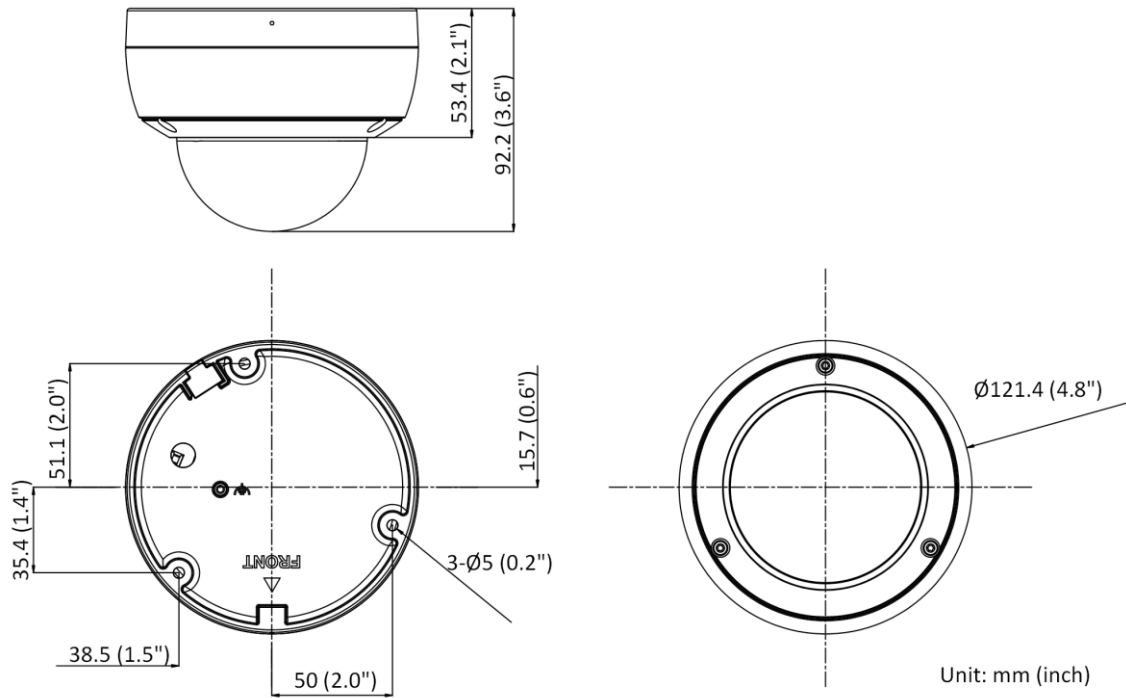

▪ Available Model

DS-2CD2166G2-I (2.8/4/6 mm)

DS-2CD2166G2-ISU (2.8/4/6 mm)

DS-2CD2166G2-ISU (2.8/4/6 mm) (Black)

▪ Dimension