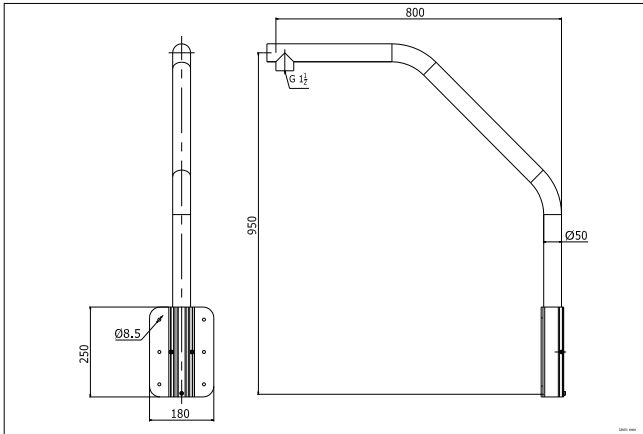

DS-1660ZJ

Parapet Wall Mount Bracket

Features:

- Aluminum alloy material with surface spray treatment
- Size of threaded hole is G1½ as British system
- The bracket can be installed on the high edge of the wall

Dimension:

Note: The actual bracket may vary from the picture above.

Order Model:

DS-1660ZJ

Parameter:

Model	DS-1660ZJ
Parameter	Parapet Wall Mount Bracket
Appearance	Hikvision White
Range of Application	Parapet Wall Mount Bracket
Material	Aluminum Alloy
Dimension	180×950×800 mm
Weight	2900g

Notice:

- The bracket should be installed on flat wall.
- Load capacity of pole should be more than 3 times the weight of camera and bracket.
- Load capacity of clamp is 10 kg (22 lb.).