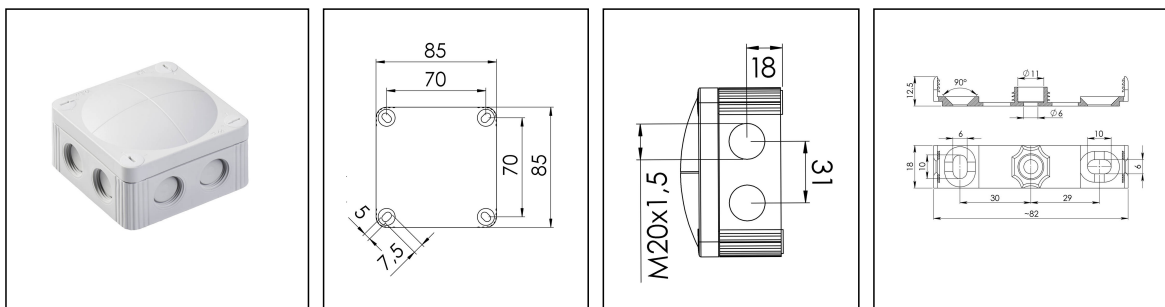

COMBI 308 LG

Junction box 85x85x51mm, polypropylene, RAL 7035

Products may differ in size, colour and appearance to those shown. If you require further information or customisation, please contact us directly.

Material	Polypropylene
Material sealing gasket	TPE
Temp. range min	-30 °C
Temp. range max	100 °C
Temperatures during install.	-5 °C - 60 °C
Protection class	IP66 / IP67
Glow wire test	750 °C
Voltage	400 V
Rated cross section	4 mm ²
Fixing	4 internal openings
Ø cable diameter min	3 mm
Ø cable diameter max	12 mm
External dimensions LxWxH	85 x 85 x 51mm
Type of cable gland	M 20 x 1,5
Using for cable gland	
Product Color	RAL 7035
WISKA-Order no.	10060400
Type	COMBI 308 LG
Packing unit	5
ETIM-Classification	EC002600
EAN number	4007685604000
Tariff number	39269097

Equipment:

- 8 M20 threaded membrane entries
- 4 captive cover screws
- including mounting clip

Fixing:

With mounting clip or 4 internal openings outside of the sealing area

Recommended accessories

DIN Rail Kit - COMBI 108 / 308	10060362
MP-S Mounting plate small	10105774
MP-L Mounting plate large COMBI / WHK	10105775
External mounting - COMBI LG	10108836
ZER 4-12 LG	10109800
SP-KT-W 221/CSM-3x221-413	22001114
SP-KT-W 221/CSM	22001115
SP-HKT 11/5 Terminal block	22001132